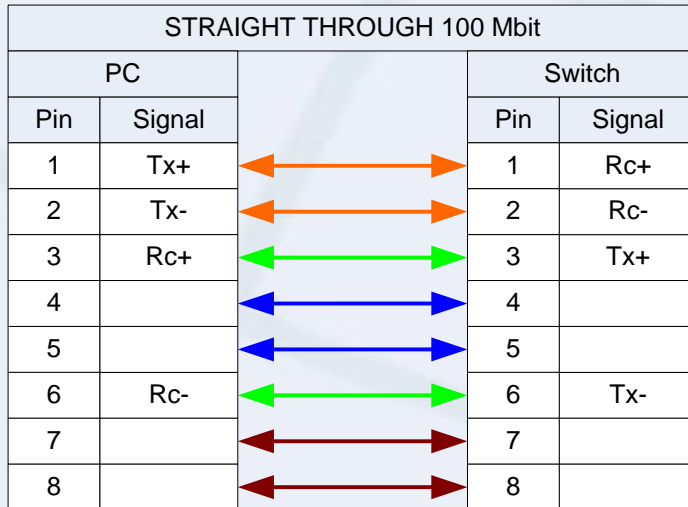

Crimping

Crimping RJ45 Connectors on UTP Cable

Crimping Tool

Crimping Tool

Cut Cable

Remove Outer Jacket

Remove Outer Jacket

Untwist Twisted Pairs

Arrange Cables

T568A Standard

T568A and T568B Standards

Cable Types

Cut Cables (if needed)

RJ45 Connector Placement

Crimp

Crimp

Good

Wrong