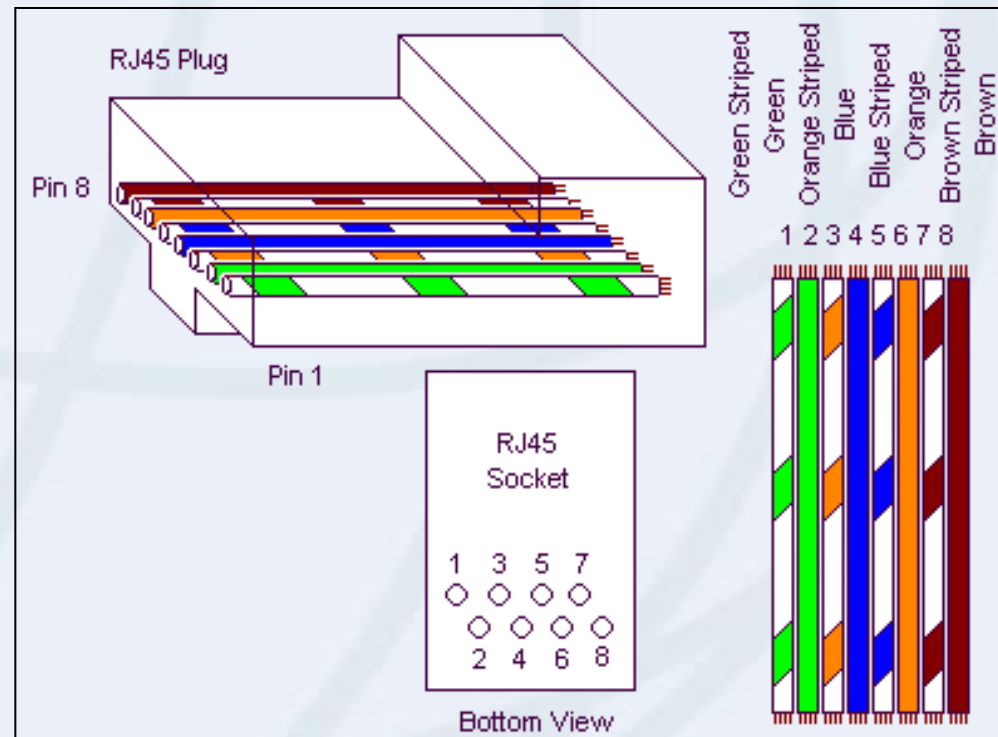

Crimping

Crimping RJ45 Connectors on UTP Cable

Crimping Tool

Crimping Tool

Cut Cable

Remove Outer Jacket

Remove Outer Jacket

Untwist Twisted Pairs

Arrange Cables

T568A Standard

T568A and T568B Standards

Cable Types

Cut Cables (if needed)

RJ45 Connector Placement

Crimp

Crimp