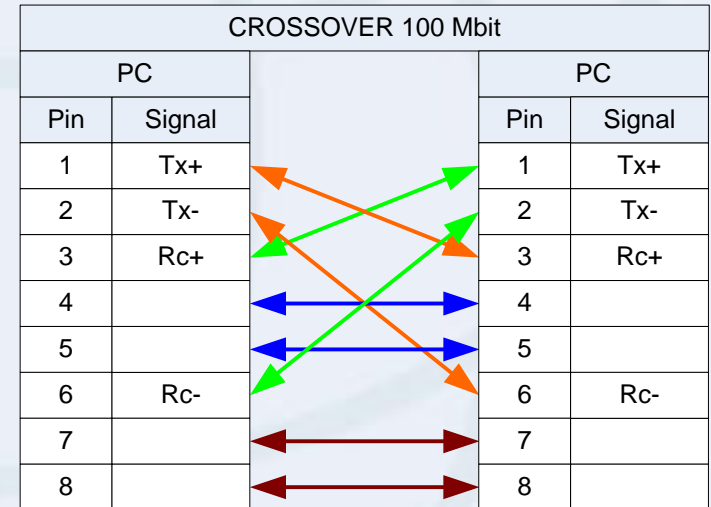

Crimping

Crimping RJ45 Connectors on UTP Cable

Crimping Tool

Crimping Tool

Cut Cable

Remove Outer Jacket

Remove Outer Jacket

Untwist Twisted Pairs

Arrange Cables

T568A Standard

T568A and T568B Standards

Cable Types

Cut Cables (if needed)

RJ45 Connector Placement

Crimp

Crimp

Good

Wrong