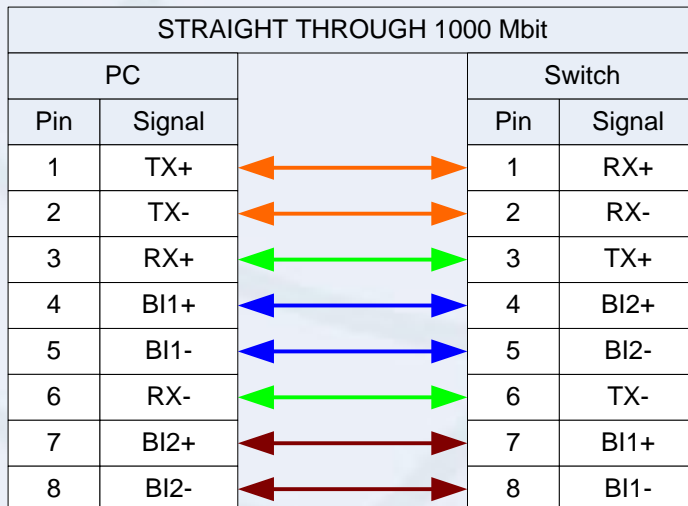

Crimping

Crimping RJ45 Connectors on UTP Cable

Crimping Tool

Crimping Tool

Cut Cable

Remove Outer Jacket

Remove Outer Jacket

Untwist Twisted Pairs

Arrange Cables

T568A Standard

T568A and T568B Standards

Cable Types

Cut Cables (if needed)

RJ45 Connector Placement

Crimp

Crimp

Good

Wrong