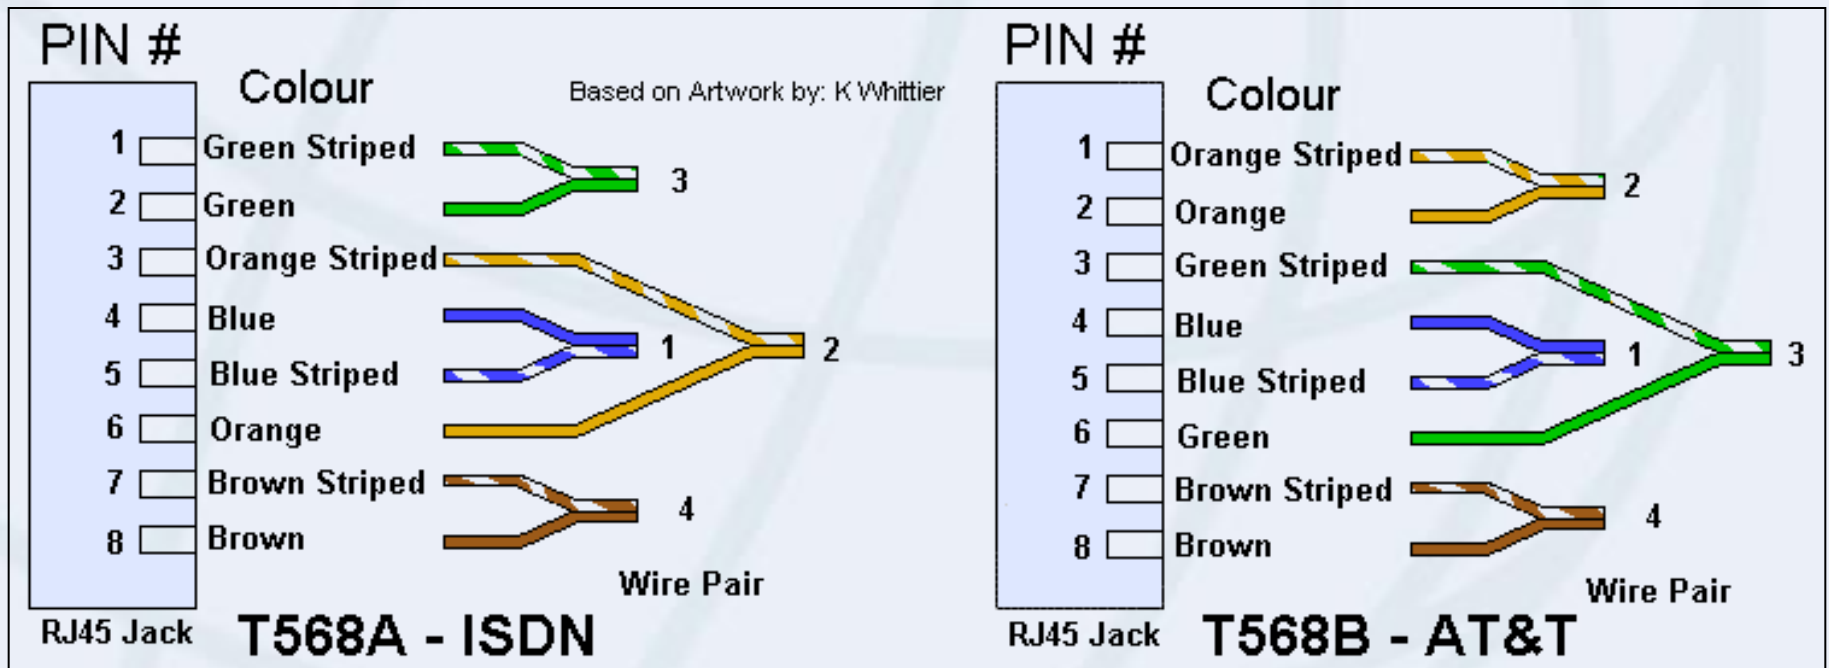

Crimping

Crimping RJ45 Connectors on UTP Cable

Crimping Tool

Crimping Tool

Cut Cable

Remove Outer Jacket

Remove Outer Jacket

Untwist Twisted Pairs

Arrange Cables

T568A Standard

T568A and T568B Standards

Cable Types

Cut Cables (if needed)

RJ45 Connector Placement

Crimp

Crimp

Good

Wrong