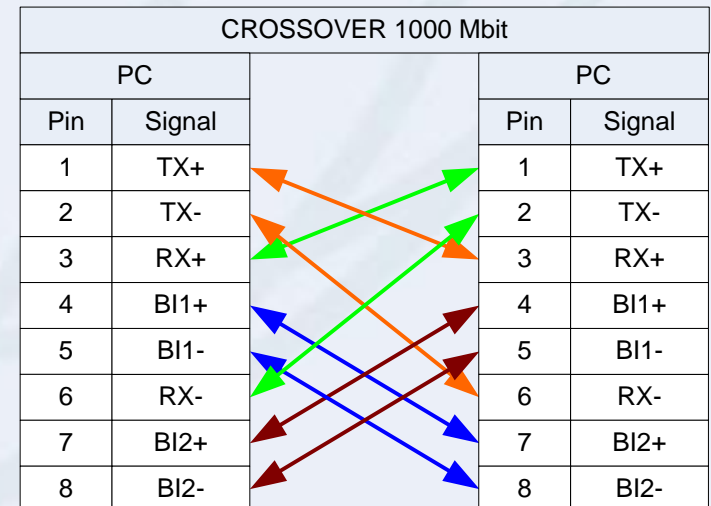

Crimping

Crimping RJ45 Connectors on UTP Cable

Crimping Tool

Crimping Tool

Cut Cable

Remove Outer Jacket

Remove Outer Jacket

Untwist Twisted Pairs

Arrange Cables

T568A Standard

T568A and T568B Standards

Cable Types

Cut Cables (if needed)

RJ45 Connector Placement

Crimp

Crimp